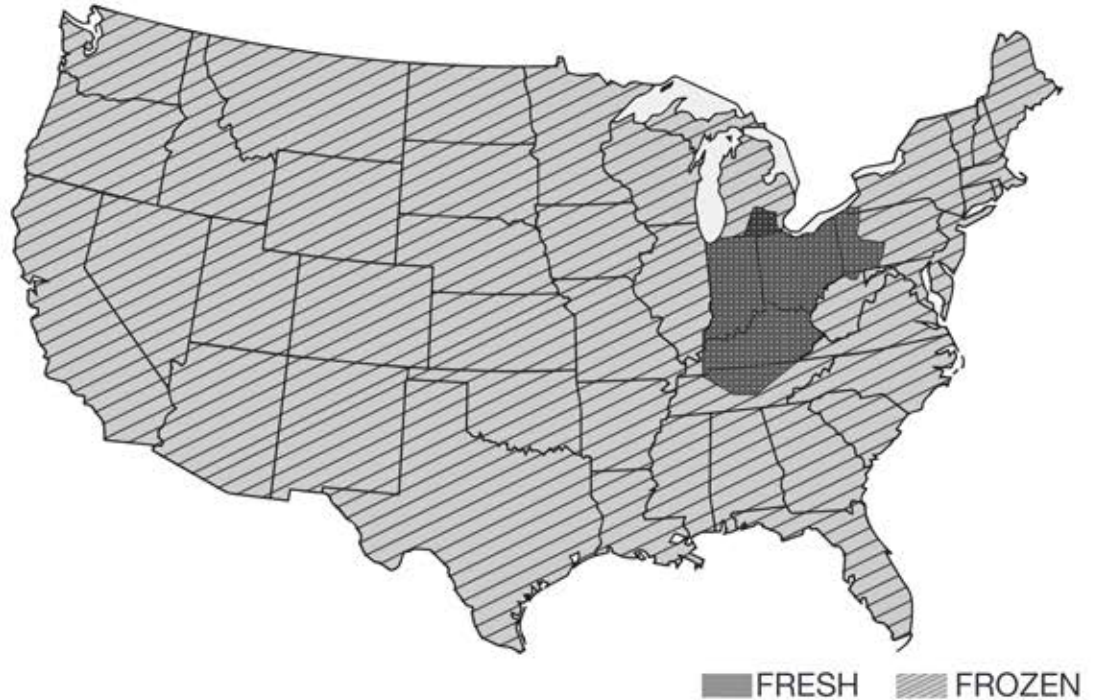

## Fresh Service Areas & Frozen Distribution Map

### Depot Locations & Service Days

##### 24/7 Emergency Service

- Cincinnati, OH – Coverage of Cincinnati, OH/ Northern KY metro areas
  - Mason, OH – 30-50 miles East, West and North of Cincinnati, OH
- Dayton, OH – Covers Dayton, OH metro area and surrounding 40+ mile radius
  - Columbus, OH – Covers Central and Eastern OH
  - Toledo, OH – Covers Northern and Northwestern OH
    - Lexington, KY – Lexington metro area, and much of Eastern and Southeastern KY
  - Louisville, KY – Louisville metro area and 50+ mile radius
    - Indianapolis – Covers Central Indiana
- Nashville, TN – Covers Nashville metro area with 40+ mile radius